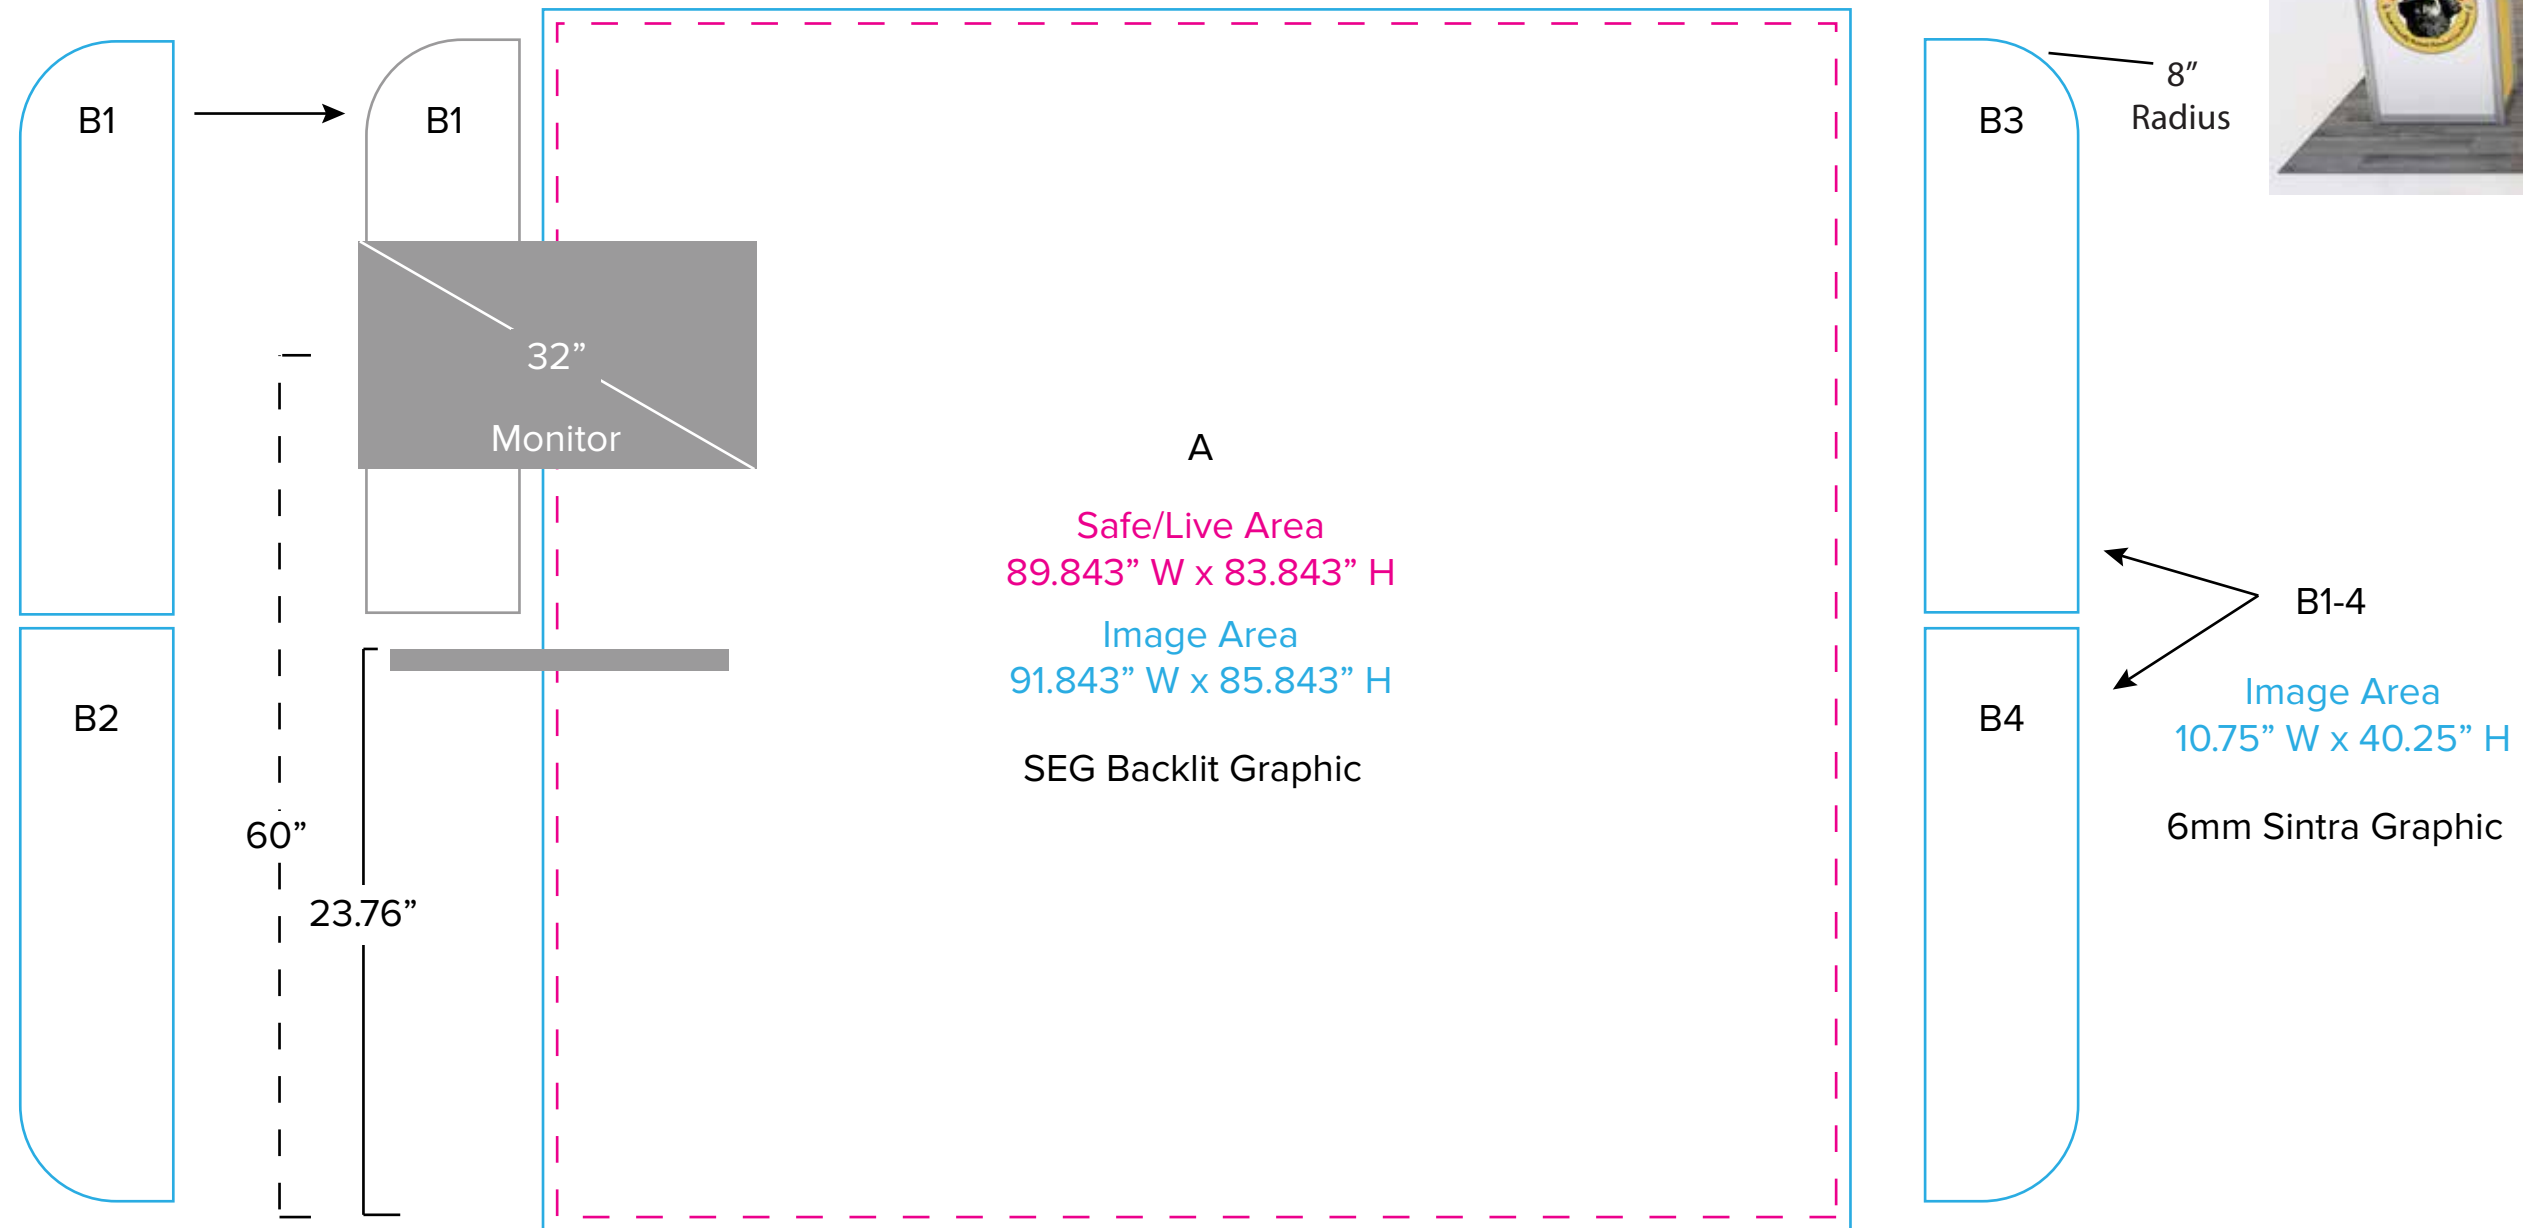

Graphic Template
10 x 10 Inline Lightbox Display
Backlit SEG Graphic,
Sintra Graphics

Printed Wings NOT INCLUDED in graphics price.
Please request pricing.

NOTE: All Raster Art (jpg, tiff,psd, png, etc.) must be at least 100 dpi at print size.

Graphic Template
10 x 10 Inline Lightbox Display
Reception Counter - Sintra Graphics

1/4" of graphic perimeter is hidden by extrusion

NOTE: All Raster Art (jpg, tiff,psd, png, etc.) must be at least 100 dpi at print size.