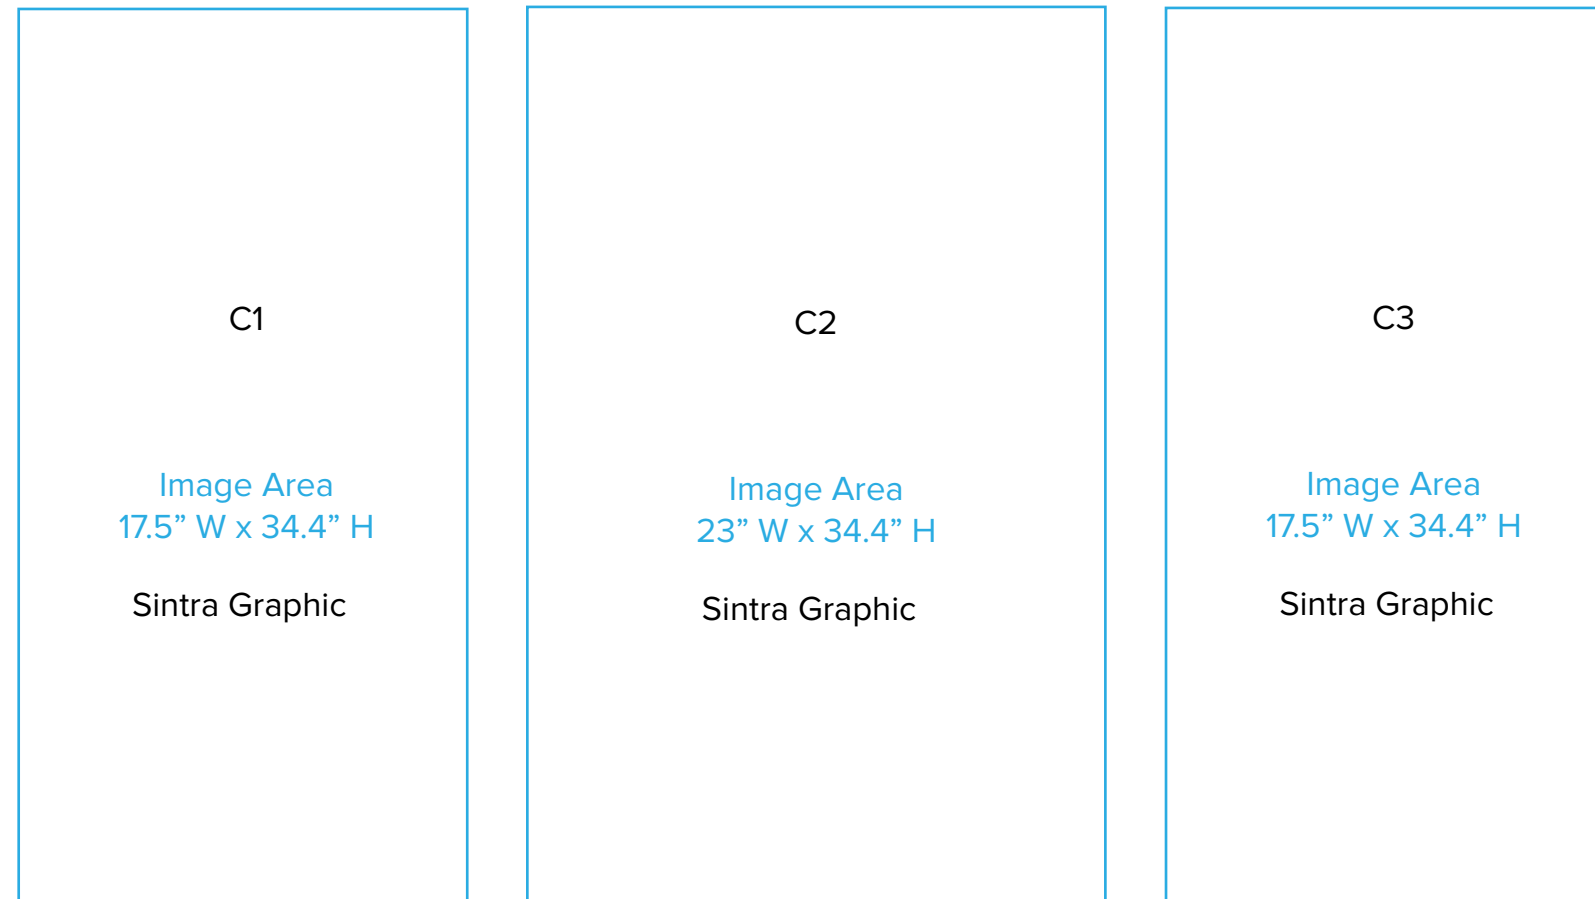

Graphic Template
10 x 10 Inline Lightbox Display
Backlit SEG Graphic,
Sintra Graphics

Printed Wings NOT INCLUDED in graphics price.
Please request pricing.

NOTE: All Raster Art (jpg, tiff,psd, png, etc.) must be at least 100 dpi at print size.

Graphic Template
10 x 10 Inline Lightbox Display
Reception Counter - Sintra Graphics

1/4" of graphic perimeter is hidden by extrusion

NOTE: All Raster Art (jpg, tiff,psd, png, etc.) must be at least 100 dpi at print size.